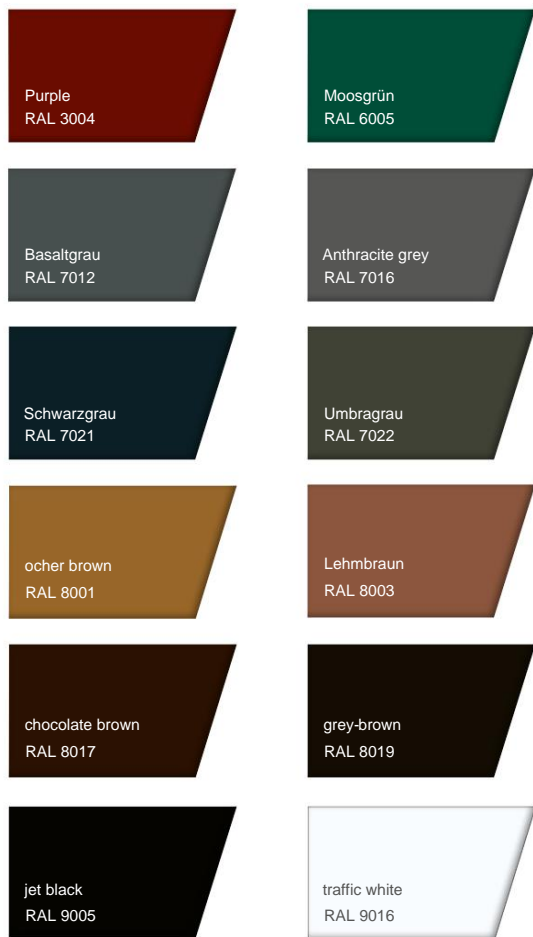

BAYERWALD® color world wood

Preferred color wood

free of charge

Natural color wood

free of charge

Preferred colors of wood and natural colors are possible for wood and wood/aluminium windows.

Preferred colors not possible on knotty wood.

BAYERWALD® color world plastic

KU

BW82 SAFEÿ/ÿDESIGN

STAND UP

BW96C SAFEÿ/ÿDESIGN

Preferential foils on plastic

Exclusive films on plastic

Preferred/RAL colors on aluminium

Exclusive film, grained plastic, at an additional cost

Not all foils are possible with lift-and-slide doors.

BAYERWALD® aluminum color world

Preferred color aluminum smooth matt without surcharge

Preferred colors aluminium
Fine structure matt without surcharge