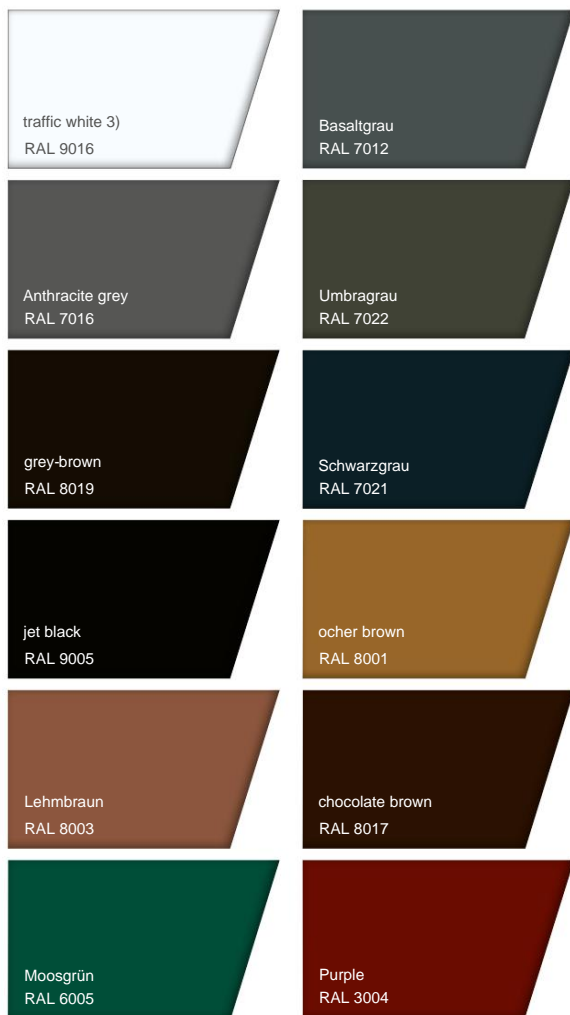

Our types of wood

cool

Knots are growth marks of the heartwood and lead to the marrow of the tree. They therefore remain in all zones of the cut wood and become visible.

brushed

By brushing Wood can be a modern and achieve a rustic look become. Soft wood will brushed out and the hard wood remains. Thus comes the Holzma better effect.

BAYERWALD® color world wood

Preferred color wood

free of charge

Natural color wood

free of charge

Preferred colors of wood and natural colors are possible for wood and wood/aluminium windows.

Preferred colors not possible on knotty wood.