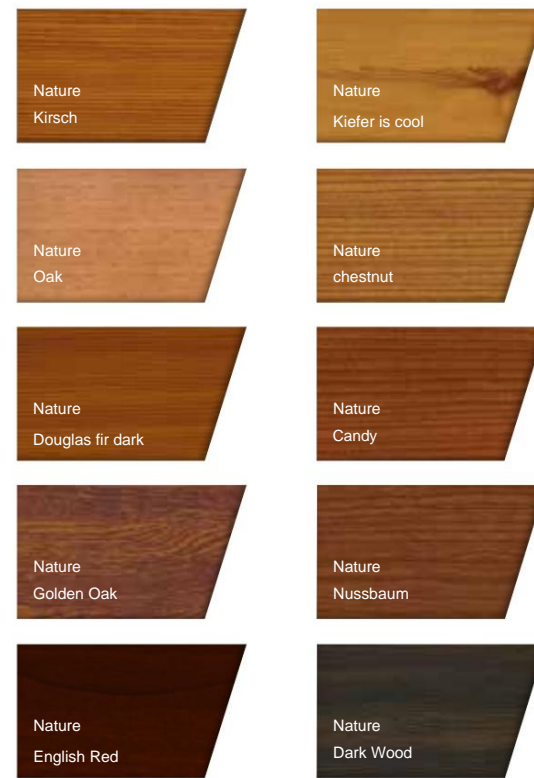

Exclusive film, grained plastic, at an additional cost

Not all foils are possible with lift-and-slide doors.

BAYERWALD® aluminum color world

Preferred color aluminum smooth matt without surcharge

Preferred colors aluminium
Fine structure matt without surcharge

DuraMetallic aluminum at extra cost

Natura aluminum at extra charge

Effect colors aluminum silky
gloss at no extra charge

Handles for windows and lift and slide doors

HST grips

for protection of monuments style window