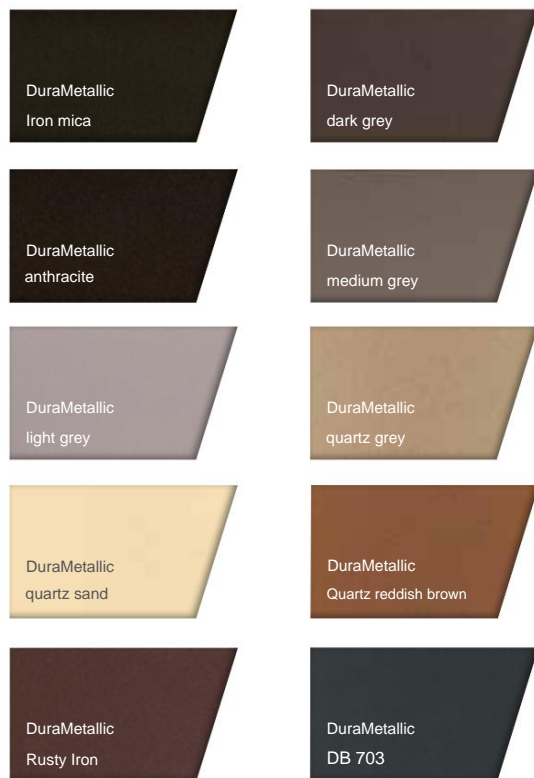

DuraMetallic aluminum at extra cost