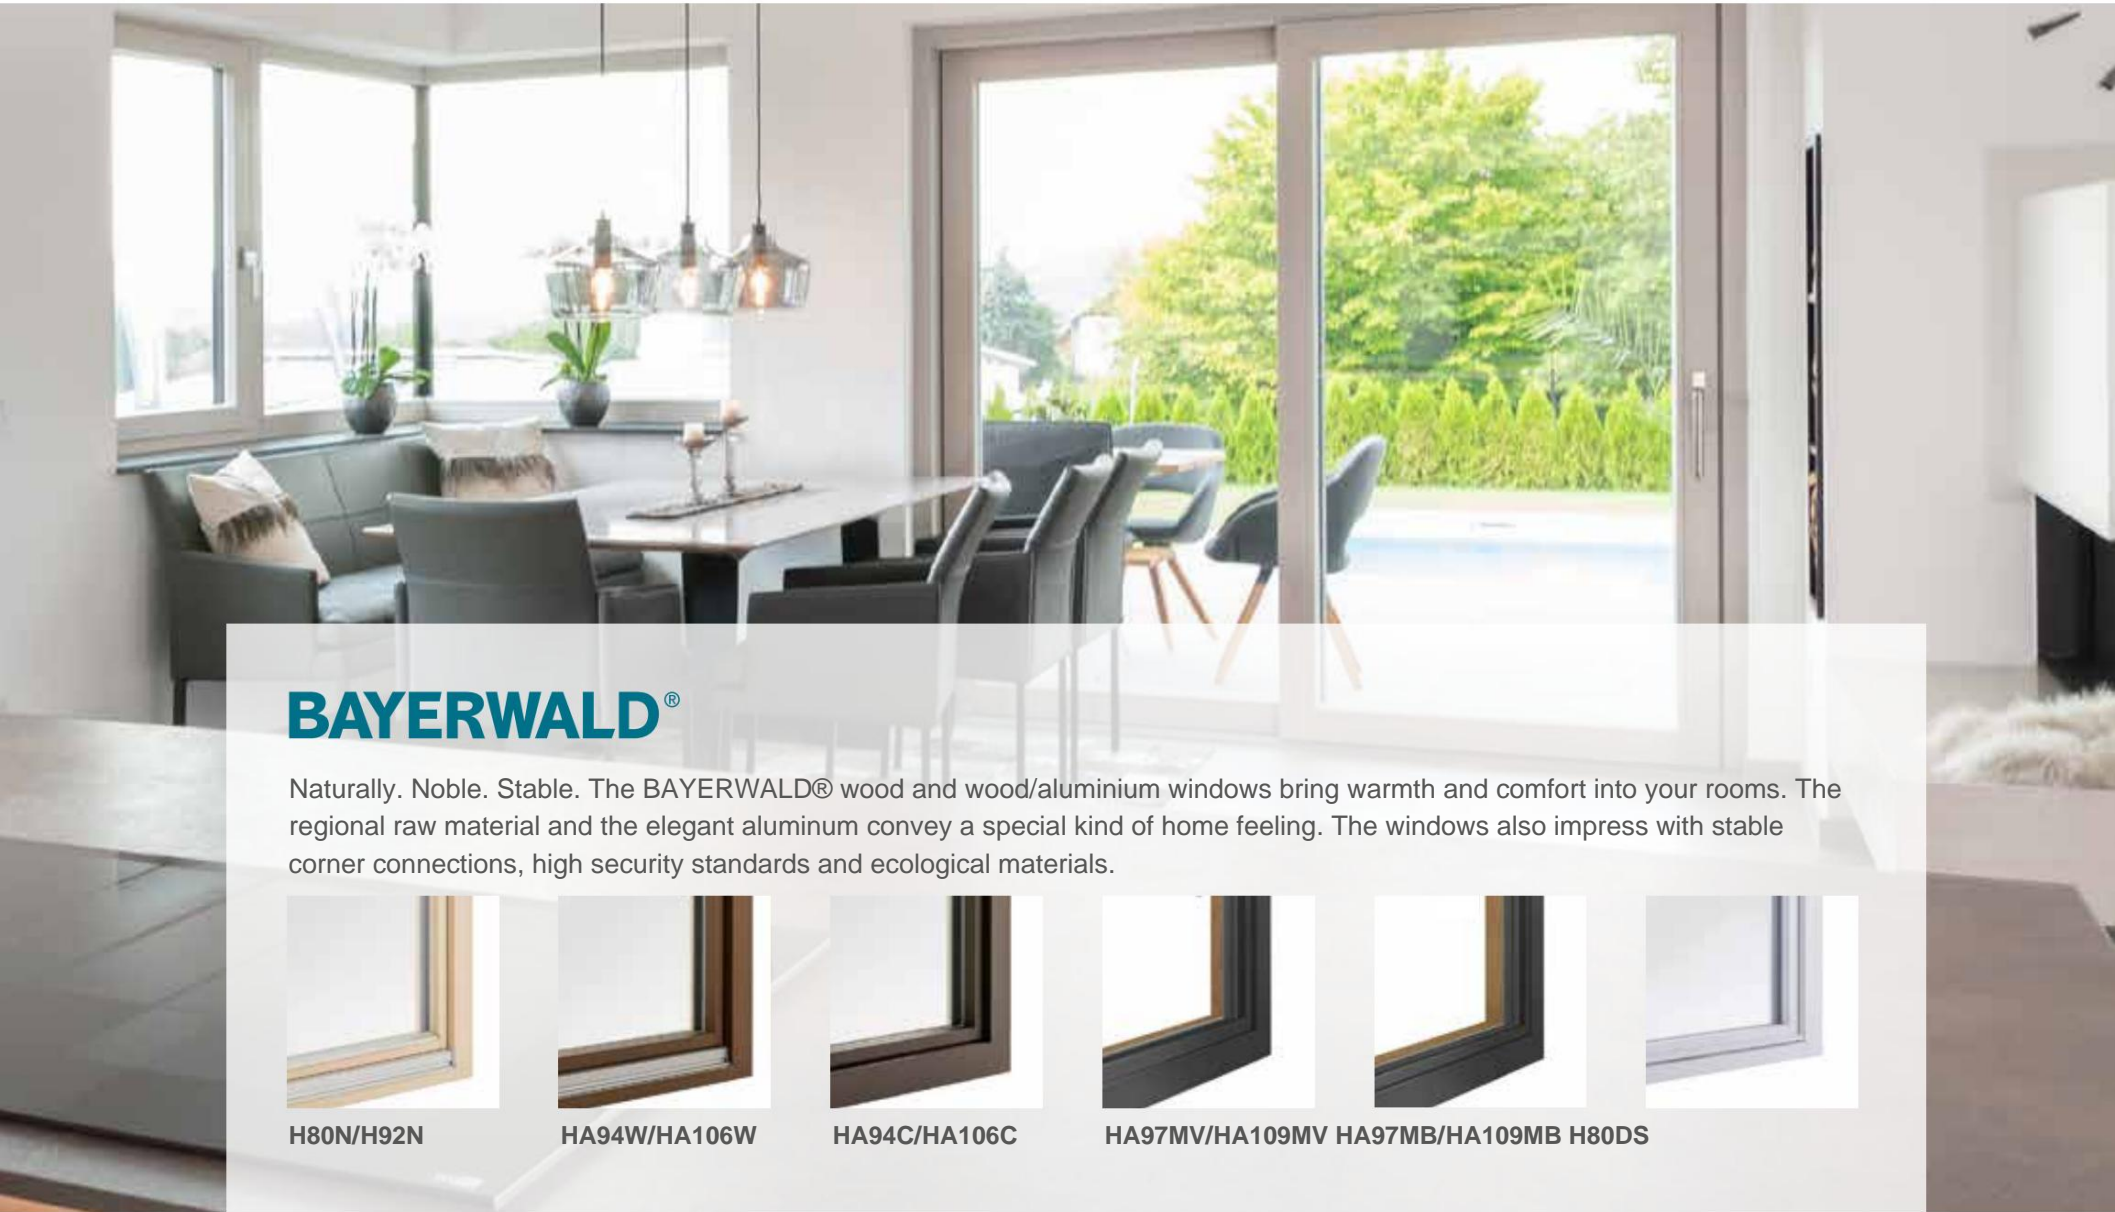

BAYERWALD®

Naturally. Noble. Stable. The BAYERWALD® wood and wood/aluminium windows bring warmth and comfort into your rooms. The regional raw material and the elegant aluminium convey a special kind of home feeling. The windows also impress with stable corner connections, high security standards and ecological materials.