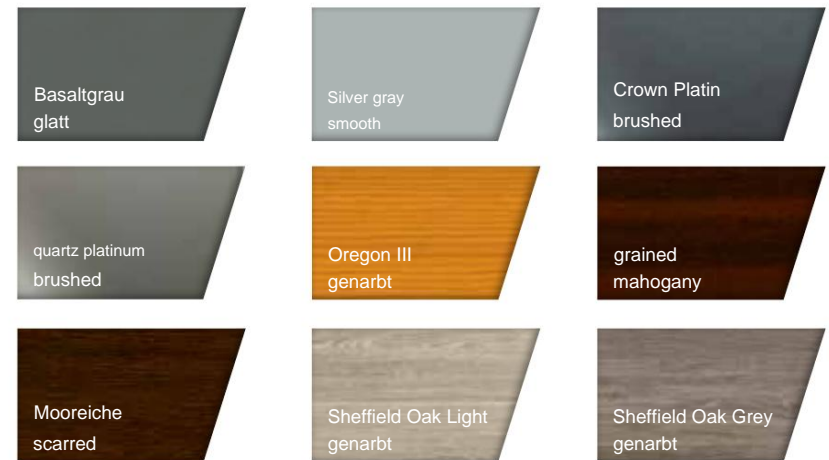

Preferred colors and natural colors are not possible on brushed wood and not on antique and antique wood/old wood.

Illustrations in the wood type spruce.

1) These natural colors are only possible outdoors in conjunction with a weatherproof or aluminum shell!

BAYERWALD® color world plastic

KU

BW82 SAFEÿ/ÿDESIGN

STAND UP

BW96C SAFEÿ/ÿDESIGN

Preferential foils on plastic

Exclusive films on plastic

Preferred/RAL colors on aluminium

DuraMetallic on aluminium

Natura on aluminium

● available ○ unavailable

Preferred foils plastic smooth at extra charge

Preferred film, grained plastic, for an additional charge

Exclusive foils smooth plastic for an extra charge

Exclusive film, grained plastic, at an additional cost

Not all foils are possible with lift-and-slide doors.

BAYERWALD® aluminum color world

Preferred color aluminum smooth matt without surcharge

Preferred colors aluminium
Fine structure matt without surcharge