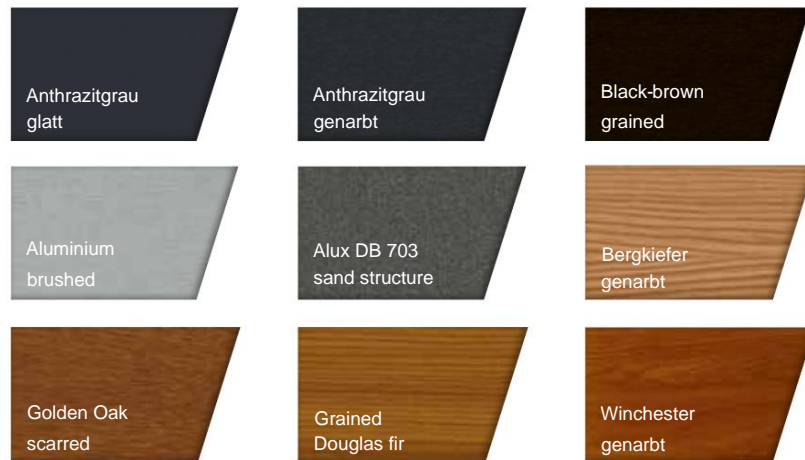

Preferred colors and natural colors are not possible on brushed wood and not on antique and antique wood/old wood.

Illustrations in the wood type spruce.

1) These natural colors are only possible outdoors in conjunction with a weatherproof or aluminum shell!

BAYERWALD® color world plastic

KU

BW82 SAFEÿ/ÿDESIGN

STAND UP

BW96C SAFEÿ/ÿDESIGN

Preferential foils on plastic

Exclusive films on plastic

Preferred/RAL colors on aluminium

DuraMetallic on aluminium

Natura on aluminium

● available ○ unavailable

Preferred foils plastic smooth at extra charge

Preferred film, grained plastic, for an additional charge

Exclusive foils smooth plastic for an extra charge

Exclusive film, grained plastic, at an additional cost

Not all foils are possible with lift-and-slide doors.

BAYERWALD® aluminum color world

Preferred color aluminum smooth matt without surcharge

Preferred colors aluminium
Fine structure matt without surcharge